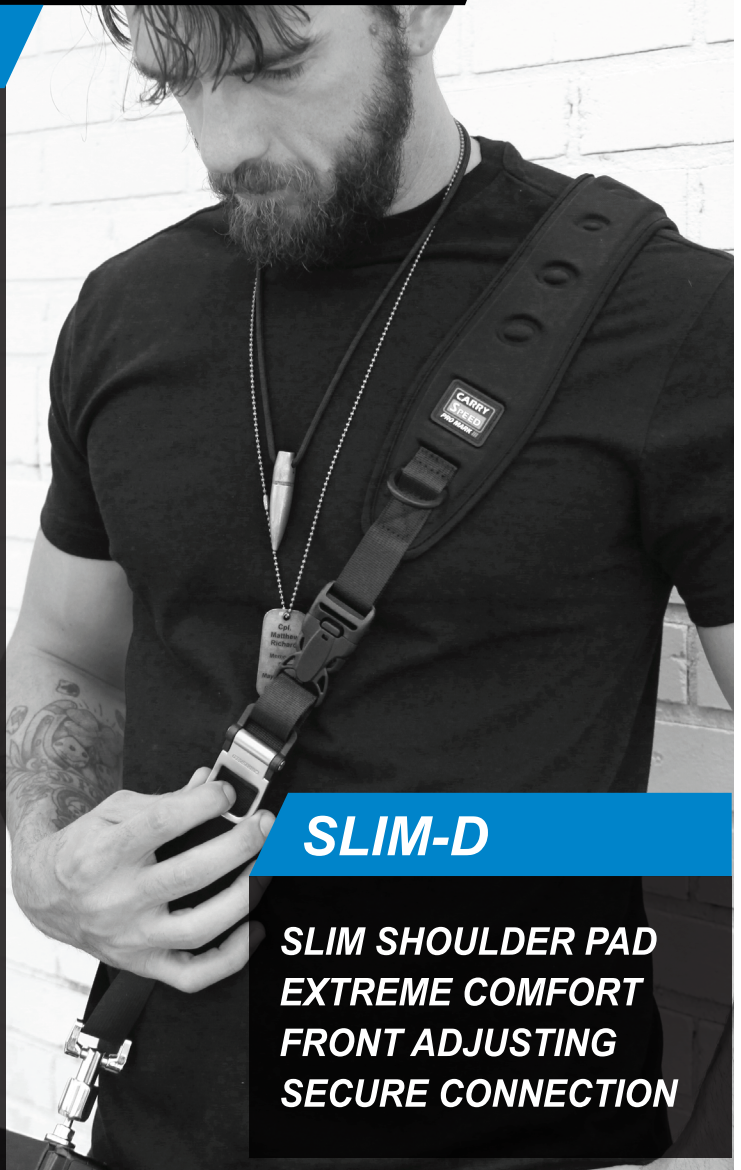

CARRY SPEED

2018 EDITION

The most advanced strap system for your camera.

Designed to be worn across the body, it allows for quick and easy access to your camera.

The slim shoulder pad gives you a comfortable and convenient carrying solution for your camera.

SLIM-D

**SLIM SHOULDER PAD
EXTREME COMFORT
FRONT ADJUSTING
SECURE CONNECTION**

AWARD WINNING DESIGN

USING THE SLIM-D

COMFORT

The comfortable ultra slim shoulder pad is contoured to fit the curve of your shoulder. The textured pattern on the underside of the pad is great for airflow.

FLEXIBILITY

The front adjust slider allows you to quickly adjust the length of the strap within seconds.

SPEED

The Slim-D strap keeps your camera by your side for quick access to capture the shot.

SECURITY

STRAP:
Nylon

CONNECTOR:
Stainless Steel

CARRY WEIGHT

Up to 10 lbs