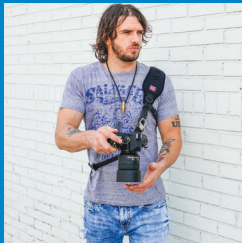

CARRY SPEED

2018 EDITION

The most advanced strap system for your camera.

Designed to be worn across the body, it allows for quick and easy access to your camera.

The slim shoulder pad gives you a comfortable and convenient carrying solution for your camera.

SLIM-D

**SLIM SHOULDER PAD
EXTREME COMFORT
FRONT ADJUSTING
SECURE CONNECTION**

AWARD WINNING DESIGN

USING THE SLIM-D

COMFORT

The comfortable ultra slim shoulder pad is contoured to fit the curve of your shoulder. The textured pattern on the underside of the pad is great for airflow.

FLEXIBILITY

The front adjust slider allows you to quickly adjust the length of the strap within seconds.

SPEED

The Slim-D strap keeps your camera by your side for quick access to capture the shot.

SECURITY

The stainless steel ball head connector gives you a quick and secure connection connection between the camera and the strap.

D1 BALLHEAD

The stainless steel D1 Ballhead ensures a secure connection between the camera and the strap.