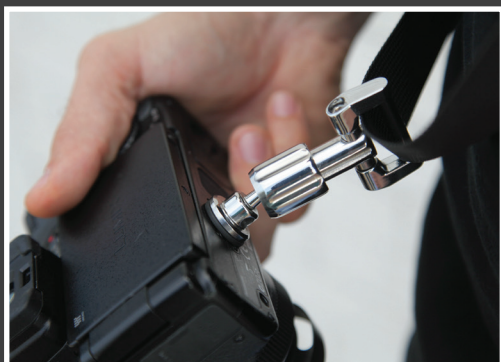

CARRY SPEED

2018 EDITION

The most advanced strap system for your camera.

Designed to be worn across the body, it allows for quick and easy access to your camera.

The slim shoulder pad gives you a comfortable and convenient carrying solution for your camera.

SLIM-D

**SLIM SHOULDER PAD
EXTREME COMFORT
FRONT ADJUSTING
SECURE CONNECTION**

AWARD WINNING DESIGN

USING THE SLIM-D

COMFORT

The comfortable ultra slim shoulder pad is contoured to fit the curve of your shoulder. The textured pattern on the underside of the pad is great for airflow.

FLEXIBILITY

The front adjust slider allows you to quickly adjust the length of the strap within seconds.

SPEED

The Slim-D strap keeps your camera by your side for quick access to capture the shot.

SECURITY

The stainless steel ball head connector gives you a quick and secure connection connection between the camera and the strap.

D1 BALLHEAD

The stainless steel D1 Ballhead ensures a secure connection between the camera and the strap.